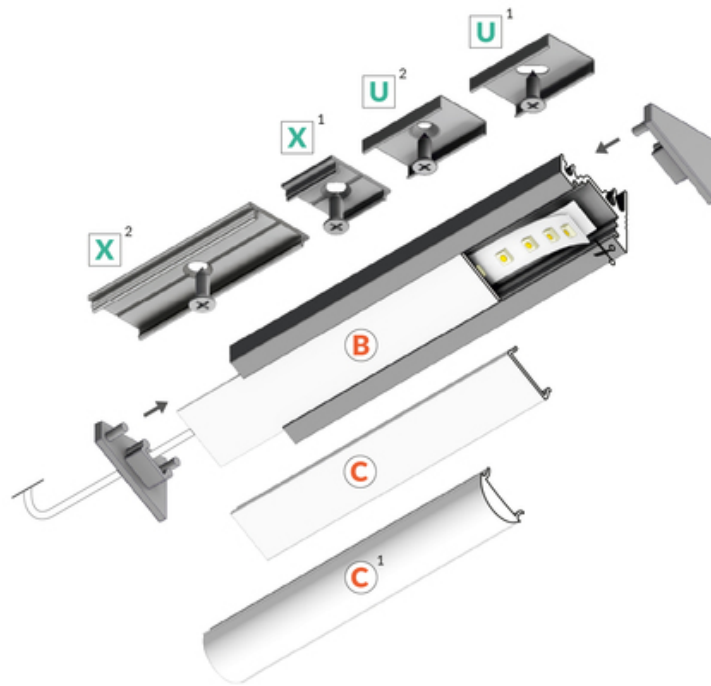

LED PROFILE CORNER10 BC/UX 1000 BLACK ANOD. /PLASTIC

BAG

Corner

Furniture

max 10 mm

	<ul style="list-style-type: none"> lighting directions: 30° or 60° hidden mounting 	<ul style="list-style-type: none">  EU industrial designs  CE  Made in Poland 	 <p>Buy product</p>
---	--	---	--

TOPMET LIGHT KŁOSOWICZ WIŚNIEWSKI sp. z o.o.

Ostrowska 354 | 61-312 Poznań | POLAND

tel.: +48 61 872 75 00

info@topmet.pl

pdf card generation date: 10.03.2025

Basic Informations

<p>EAN: 5901597203506 Index: 83040021 Material: aluminium Color: black anodized Length [mm]: 1000 Weight [kg]: 0.2 Net weight [kg]: 0.006000000000000001 Country of origin: PL</p>	<p>Measurement unit: qty Product packaging dimensions [mm]: 1000 x 20 x 16 Bulk packing [qty]: 40 Master packaging type: Carton Product with gross packaging weight [kg]: 8.41</p>
--	--

AVAILABLE COLORS

 <p>LED profile CORNER10 BC/UX 1000 anod. 83040020</p>	 <p>LED profile CORNER10 BC/UX 1000 white painted /plastic bag 83040001</p>	 <p>LED profile CORNER10 BC/UX 1000 raw alu. 83040000</p>
---	--	--

AVAILABLE VARIANTS

1000 mm, 2000 mm, 3000 mm, 4050 mm

Matching elements

DIFFUSERS

 <p>diffuser C click 1000 transparent index: 76320000</p>	 <p>diffuser C click 1000 opal index: 76320038</p>	 <p>diffuser C click 1000 black index: 76320041</p>
 <p>diffuser C click 20m reel opal /pack index: 763600385</p>	 <p>diffuser B slide 1000 opal index: 76000138</p>	 <p>diffuser B slide 1000 frosted index: 76000139</p>