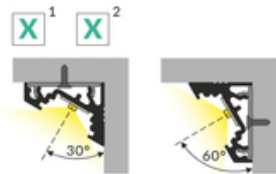

LED PROFILE CORNER10 BC/UX 1000 BLACK ANOD. /PLASTIC

BAG

Corner

Furniture

max 10 mm

	<ul style="list-style-type: none"> lighting directions: 30° or 60° hidden mounting 	<ul style="list-style-type: none">  EU industrial designs  CE  Made in Poland 	 <p>Buy product</p>
---	--	---	--