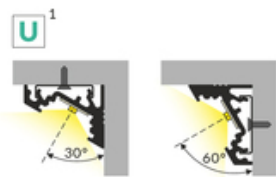

LED PROFILE CORNER10 BC/UX 1000 BLACK ANOD. /PLASTIC

BAG

Corner

Furniture

max 10 mm

	<ul style="list-style-type: none"> lighting directions: 30° or 60° hidden mounting 	<ul style="list-style-type: none">  EU industrial designs  CE  Made in Poland 	 <p>Buy product</p>
---	--	---	--