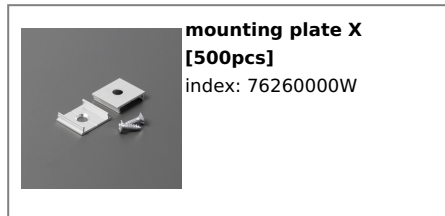

MOUNTINGS

END CAPS

CONNECTORS