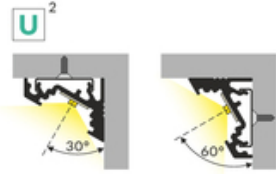

LED PROFILE CORNER10 BC/UX 1000 BLACK ANOD. /PLASTIC

BAG

Corner

Furniture

max 10 mm

	<ul style="list-style-type: none"> lighting directions: 30° or 60° hidden mounting 	<ul style="list-style-type: none">  EU industrial designs  CE  Made in Poland 	 <p>Buy product</p>
---	--	---	--