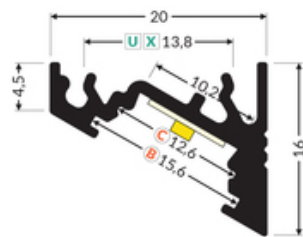

LED PROFILE CORNER10 BC/UX 1000 BLACK ANOD. /PLASTIC

BAG

Corner

Furniture

max 10 mm

	<ul style="list-style-type: none"> lighting directions: 30° or 60° hidden mounting 	<ul style="list-style-type: none">  EU industrial designs  CE  Made in Poland 	 <p>Buy product</p>
---	--	---	--

TOPMET LIGHT KŁOSOWICZ WIŚNIEWSKI sp. z o.o.

Ostrowska 354 | 61-312 Poznań | POLAND

tel.: +48 61 872 75 00

info@topmet.pl

pdf card generation date: 10.03.2025

Basic Informations

<p>EAN: 5901597203506 Index: 83040021 Material: aluminium Color: black anodized Length [mm]: 1000 Weight [kg]: 0.2 Net weight [kg]: 0.006000000000000001 Country of origin: PL</p>	<p>Measurement unit: qty Product packaging dimensions [mm]: 1000 x 20 x 16 Bulk packing [qty]: 40 Master packaging type: Carton Product with gross packaging weight [kg]: 8.41</p>
--	--

AVAILABLE COLORS

 <p>LED profile CORNER10 BC/UX 1000 anod. 83040020</p>	 <p>LED profile CORNER10 BC/UX 1000 white painted /plastic bag 83040001</p>	 <p>LED profile CORNER10 BC/UX 1000 raw alu. 83040000</p>
---	--	--

AVAILABLE VARIANTS

1000 mm, 2000 mm, 3000 mm, 4050 mm

Matching elements

DIFFUSERS

 <p>diffuser C click 1000 transparent index: 76320000</p>	 <p>diffuser C click 1000 opal index: 76320038</p>	 <p>diffuser C click 1000 black index: 76320041</p>
 <p>diffuser C click 20m reel opal /pack index: 763600385</p>	 <p>diffuser B slide 1000 opal index: 76000138</p>	 <p>diffuser B slide 1000 frosted index: 76000139</p>