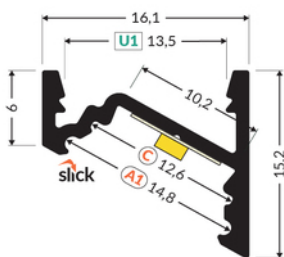

LED PROFILE CORNER10.V2 A1C/U1 2000 WHITE PAINTED

/PLASTIC BAG

Corner

Furniture

max 10 mm

- a new generation of corner profiles
- effective design
- reduced weight (30% lighter than predecessor)
- updated design

CE

EU industrial designs

Made in Poland

Buy product

U1