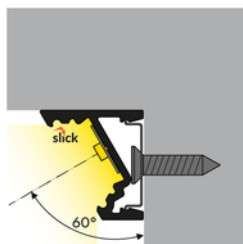

LED PROFILE CORNER10.V2 A1C/U1 2000 WHITE PAINTED

/PLASTIC BAG

Corner

Furniture

max 10 mm

- a new generation of corner profiles
- effective design
- reduced weight (30% lighter than predecessor)
- updated design

CE

EU industrial designs

Made in Poland

Buy product

U1