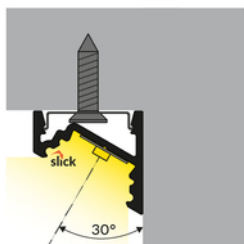

LED PROFILE CORNER10.V2 A1C/U1 2000 WHITE PAINTED

/PLASTIC BAG

Corner

Furniture

max 10 mm

- a new generation of corner profiles
- effective design
- reduced weight (30% lighter than predecessor)
- updated design

CE

EU industrial designs

Made in Poland

Buy product

U1