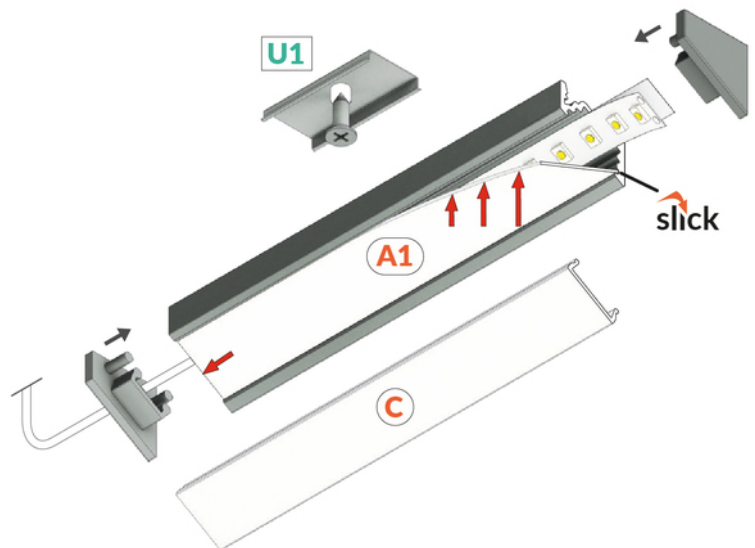

LED PROFILE CORNER10.V2 A1C/U1 2000 WHITE PAINTED

/PLASTIC BAG

Corner

Furniture

max 10 mm

- a new generation of corner profiles
- effective design
- reduced weight (30% lighter than predecessor)
- updated design

CE

EU industrial designs

Made in Poland

Buy product

U1