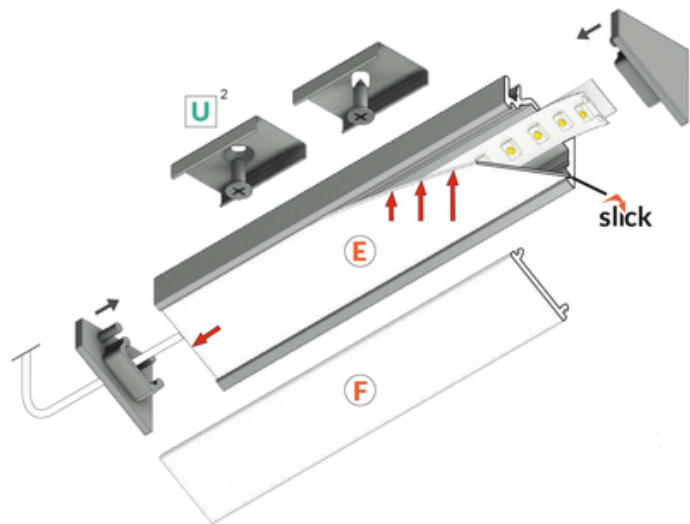

TOPMET LIGHT KŁOSOWICZ WIŚNIEWSKI sp. z o.o.

Ostrowska 354 | 61-312 Poznań | POLAND

tel.: +48 61 872 75 00

info@topmet.pl

pdf card generation date: 10.03.2025