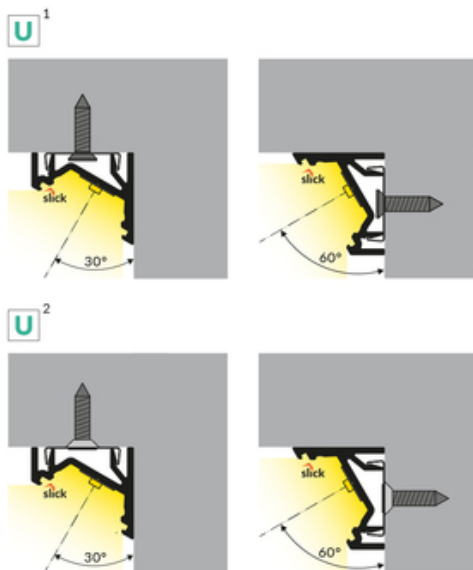

LED PROFILE CORNER12.V2 EF/U 1000 WHITE PAINTED

/PLASTIC BAG

Corner

Furniture

- a new generation of corner profiles
- effective design
- reduced weight
- updated design

CE

EU industrial designs

Made in Poland

Buy product

TOPMET LIGHT KŁOSOWICZ WIŚNIEWSKI sp. z o.o.

Ostrowska 354 | 61-312 Poznań | POLAND

tel.: +48 61 872 75 00

info@topmet.pl

pdf card generation date: 10.03.2025

Basic Informations

<p>EAN: 5901597204442 Index: J7000101 Material: aluminium Color: white painted Length [mm]: 1000 Weight [kg]: 0.157 Net weight [kg]: 0.006000000000000001 Country of origin: PL</p>	<p>Measurement unit: qty Product packaging dimensions [mm]: 1000 x 20 x 18 Bulk packing [qty]: 40 Master packaging type: Carton Product with gross packaging weight [kg]: 6.69</p>
--------------------------------------------------------------------------------------------------------------------------------------------------------------------------------------------------------------------------------------------------------------------------------	----------------------------------------------------------------------------------------------------------------------------------------------------------------------------------------------------------------------------------------