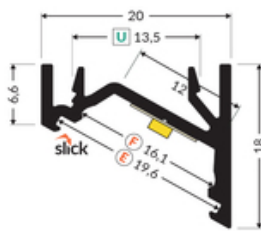

LED PROFILE CORNER12.V2 EF/U 1000 WHITE PAINTED

/PLASTIC BAG

Corner

Furniture

- a new generation of corner profiles
- effective design
- reduced weight
- updated design

CE

EU industrial designs

Made in Poland

Buy product

TOPMET LIGHT KŁOSOWICZ WIŚNIEWSKI sp. z o.o.

Ostrowska 354 | 61-312 Poznań | POLAND

tel.: +48 61 872 75 00

info@topmet.pl

pdf card generation date: 10.03.2025

Basic Informations

<p>EAN: 5901597204442 Index: J7000101 Material: aluminium Color: white painted Length [mm]: 1000 Weight [kg]: 0.157 Net weight [kg]: 0.006000000000000001 Country of origin: PL</p>	<p>Measurement unit: qty Product packaging dimensions [mm]: 1000 x 20 x 18 Bulk packing [qty]: 40 Master packaging type: Carton Product with gross packaging weight [kg]: 6.69</p>
--------------------------------------------------------------------------------------------------------------------------------------------------------------------------------------------------------------------------------------------------------------------------------	----------------------------------------------------------------------------------------------------------------------------------------------------------------------------------------------------------------------------------------