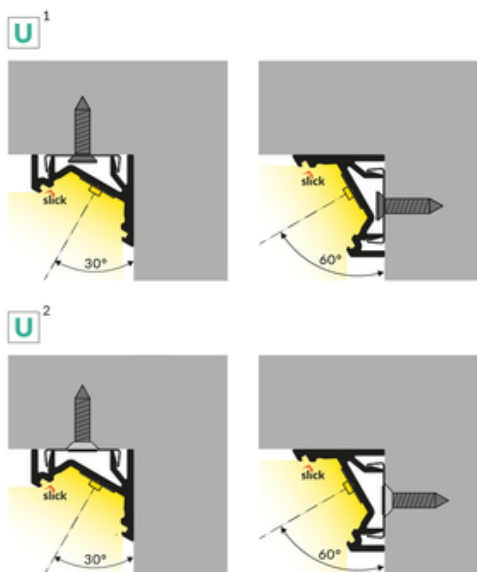

LED PROFILE CORNER12.V2 EF/U 2000 WHITE PAINTED

/PLASTIC BAG

Furniture

Corner

- a new generation of corner profiles
- effective design
- reduced weight
- updated design

EU industrial designs

CE

Made in Poland

Buy product

TOPMET LIGHT KŁOSOWICZ WIŚNIEWSKI sp. z o.o.

Ostrowska 354 | 61-312 Poznań | POLAND

tel.: +48 61 872 75 00

info@topmet.pl

pdf card generation date: 10.03.2025

Basic Informations

<p>EAN: 5901597207603 Index: J7000201 Material: aluminium Color: white painted Length [mm]: 2000 Weight [kg]: 0.314 Net weight [kg]: 0.012 Country of origin: PL</p>	<p>Measurement unit: qty Product packaging dimensions [mm]: 2000 x 20 x 18 Bulk packing [qty]: 40 Master packaging type: Carton Product with gross packaging weight [kg]: 13.62</p>
---	---