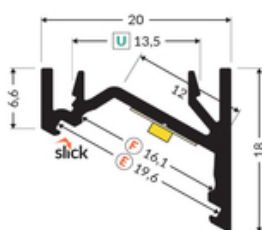

TOPMET LIGHT KŁOSOWICZ WIŚNIEWSKI sp. z o.o.

Ostrowska 354 | 61-312 Poznań | POLAND

tel.: +48 61 872 75 00

info@topmet.pl

pdf card generation date: 10.03.2025