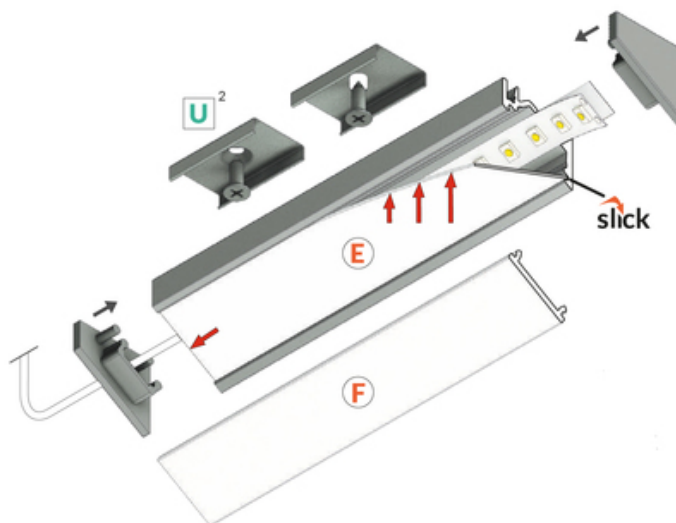

TOPMET LIGHT KŁOSOWICZ WIŚNIEWSKI sp. z o.o.

Ostrowska 354 | 61-312 Poznań | POLAND

tel.: +48 61 872 75 00

info@topmet.pl

pdf card generation date: 10.03.2025