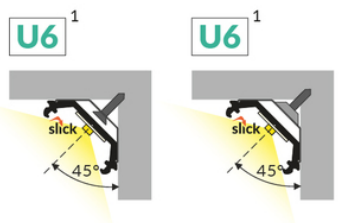

LED PROFILE QUARTER10 BD/U6 1000 ANOD.

Corner

Furniture

max 10 mm

	<ul style="list-style-type: none"> • full circle quadrant illumination • LED strip aligned to 45° angle • Slick socket 	 CE  EU industrial designs  Made in Poland	 Buy product
---	---	---	--

TOPMET LIGHT KŁOSOWICZ WIŚNIEWSKI sp. z o.o.

Ostrowska 354 | 61-312 Poznań | POLAND

tel.: +48 61 872 75 00

info@topmet.pl

pdf card generation date: 10.03.2025

Basic Informations

<p>EAN: 5901597239949 Index: D3010020 Material: aluminium Color: anodized Length [mm]: 1000 Weight [kg]: 0.08 Country of origin: PL</p>	<p>Measurement unit: qty Product packaging dimensions [mm]: 1000 x 14,5 x 14,5 Bulk packing [qty]: 40 Master packaging type: Bulk Product with gross packaging weight [kg]: 3.2</p>
---	---

AVAILABLE VARIANTS

1000 mm, 2000 mm, 3000 mm, 4050 mm

Matching elements

DIFFUSERS

END CAPS

MOUNTING PLATES