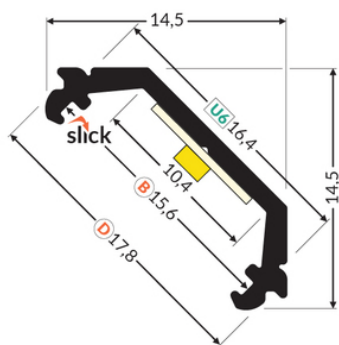

LED PROFILE QUARTER10 BD/U6 1000 ANOD.

Corner

Furniture

max 10 mm

	<ul style="list-style-type: none"> • full circle quadrant illumination • LED strip aligned to 45° angle • Slick socket 	 CE  EU industrial designs  Made in Poland	 Buy product
---	---	---	--

TOPMET LIGHT KŁOSOWICZ WIŚNIEWSKI sp. z o.o.

Ostrowska 354 | 61-312 Poznań | POLAND

tel.: +48 61 872 75 00

info@topmet.pl

pdf card generation date: 10.03.2025

Basic Informations

<p>EAN: 5901597239949 Index: D3010020 Material: aluminium Color: anodized Length [mm]: 1000 Weight [kg]: 0.08 Country of origin: PL</p>	<p>Measurement unit: qty Product packaging dimensions [mm]: 1000 x 14,5 x 14,5 Bulk packing [qty]: 40 Master packaging type: Bulk Product with gross packaging weight [kg]: 3.2</p>
---	---

AVAILABLE VARIANTS

1000 mm, 2000 mm, 3000 mm, 4050 mm

Matching elements

DIFFUSERS

END CAPS

MOUNTING PLATES