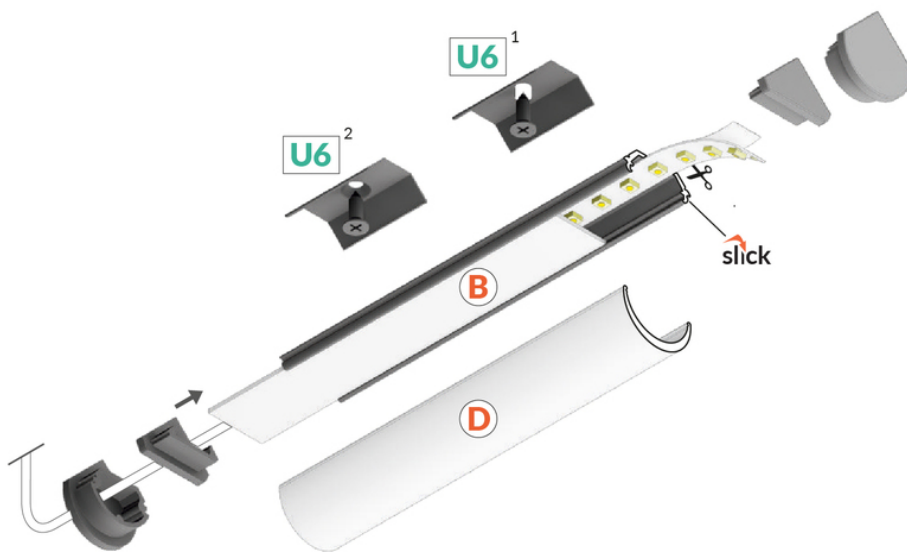

LED PROFILE QUARTER10 BD/U6 1000 ANOD.

Corner

Furniture

max 10 mm

	<ul style="list-style-type: none"> • full circle quadrant illumination • LED strip aligned to 45° angle • Slick socket 	 CE  EU industrial designs  Made in Poland	 Buy product
---	---	---	--

TOPMET LIGHT KŁOSOWICZ WIŚNIEWSKI sp. z o.o.

Ostrowska 354 | 61-312 Poznań | POLAND

tel.: +48 61 872 75 00

info@topmet.pl

pdf card generation date: 10.03.2025

Basic Informations

<p>EAN: 5901597239949 Index: D3010020 Material: aluminium Color: anodized Length [mm]: 1000 Weight [kg]: 0.08 Country of origin: PL</p>	<p>Measurement unit: qty Product packaging dimensions [mm]: 1000 x 14,5 x 14,5 Bulk packing [qty]: 40 Master packaging type: Bulk Product with gross packaging weight [kg]: 3.2</p>
---	---

AVAILABLE VARIANTS

1000 mm, 2000 mm, 3000 mm, 4050 mm

Matching elements

DIFFUSERS

END CAPS

MOUNTING PLATES