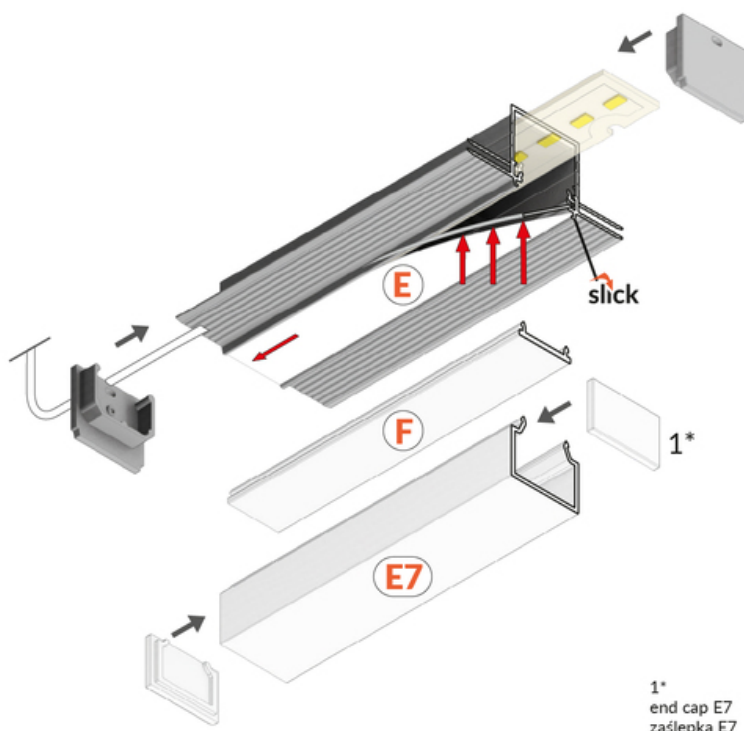

TOPMET LIGHT KŁOSOWICZ WIŚNIEWSKI sp. z o.o.

Ostrowska 354 | 61-312 Poznań | POLAND

tel.: +48 61 872 75 00

info@topmet.pl

pdf card generation date: 10.03.2025