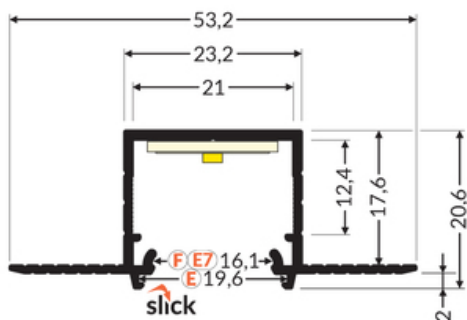

TOPMET LIGHT KŁOSOWICZ WIŚNIEWSKI sp. z o.o.

Ostrowska 354 | 61-312 Poznań | POLAND

tel.: +48 61 872 75 00

info@topmet.pl

pdf card generation date: 10.03.2025