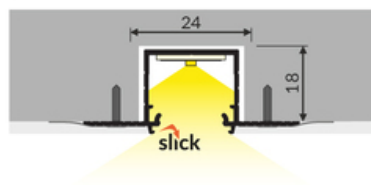

TOPMET LIGHT KŁOSOWICZ WIŚNIEWSKI sp. z o.o.

Ostrowska 354 | 61-312 Poznań | POLAND

tel.: +48 61 872 75 00

info@topmet.pl

pdf card generation date: 10.03.2025