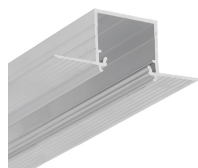

LED PROFILE LINEA-IN20 TRIMLESS EE7F 1000 RAW ALU.

Recessed

Architectural

- for spackle flange mounting
- Slick socket - easy assembly technology
- continuous line of light (when using LED strip 120 P/m and opal diffuser)

AVAILABLE COLORS

AVAILABLE VARIANTS

1000 mm, 2000 mm, 3000 mm, 4050 mm

Matching elements

DIFFUSERS

**diffuser E slide 1000
transparent**
index: A2000116

END CAPS

**end cap LINEA-IN20
TRIMLESS with hole grey
[20pcs]**
index: G1000522