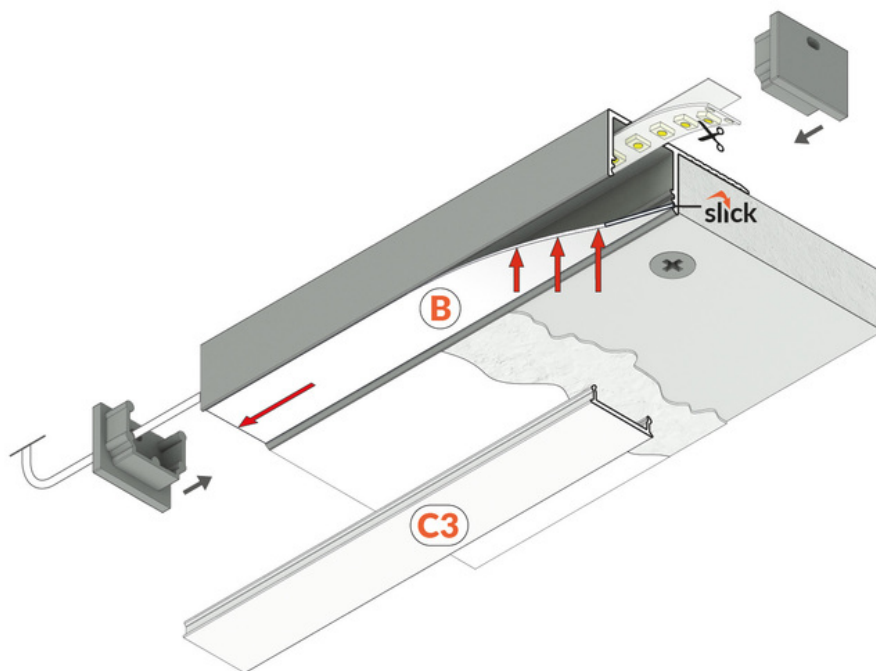

LED PROFILE PLANE14 SIDE BC3 2000 ANOD.

	<p> EU industrial designs</p> <p> CE</p> <p> Made in Poland</p>	 <p>Buy product</p>
---	--	--

Basic Informations

EAN: 5901597245155 Index: P3000220 Material: aluminium Color: anodized Length [mm]: 2000 Weight [kg]: 0.358 Country of origin: PL	Measurement unit: qty Product packaging dimensions [mm]: 2000 x 34,6 x 14 Bulk packing [qty]: 40 Master packaging type: Bulk Product with gross packaging weight [kg]: 14.32
---	--

AVAILABLE VARIANTS

2000 mm, 4050 mm

Matching elements

DIFFUSERS

 <p>diffuser C3 click 2000 transparent index: F1000216</p>	 <p>diffuser C3 click 2000 opal index: F1000238</p>	 <p>diffuser C3 click 2000 black index: F1000241</p>
 <p>diffuser C3 click 4100 opal index: F1000438</p>	 <p>diffuser C3 click 4100 transparent index: F1000416</p>	 <p>diffuser C3 click 4100 black /plastic bag index: F1000441</p>
 <p>diffuser B slide 2000 opal index: 76000238</p>	 <p>diffuser B slide 2000 frosted index: 76000239</p>	 <p>diffuser B slide 2000 transparent index: 76000216</p>