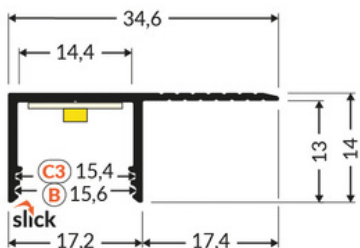

LED PROFILE PLANE14 SIDE BC3 2000 ANOD.

	<p> EU industrial designs</p> <p> CE</p> <p> Made in Poland</p>	 <p>Buy product</p>
---	--	--

Basic Informations

EAN: 5901597245155 Index: P3000220 Material: aluminium Color: anodized Length [mm]: 2000 Weight [kg]: 0.358 Country of origin: PL	Measurement unit: qty Product packaging dimensions [mm]: 2000 x 34,6 x 14 Bulk packing [qty]: 40 Master packaging type: Bulk Product with gross packaging weight [kg]: 14.32
---	--

AVAILABLE VARIANTS

2000 mm, 4050 mm

Matching elements

DIFFUSERS

 <p>diffuser C3 click 2000 transparent index: F1000216</p>	 <p>diffuser C3 click 2000 opal index: F1000238</p>	 <p>diffuser C3 click 2000 black index: F1000241</p>
 <p>diffuser C3 click 4100 opal index: F1000438</p>	 <p>diffuser C3 click 4100 transparent index: F1000416</p>	 <p>diffuser C3 click 4100 black /plastic bag index: F1000441</p>
 <p>diffuser B slide 2000 opal index: 76000238</p>	 <p>diffuser B slide 2000 frosted index: 76000239</p>	 <p>diffuser B slide 2000 transparent index: 76000216</p>