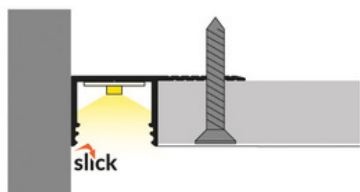

LED PROFILE PLANE14 SIDE BC3 2000 ANOD.

	<p> EU industrial designs</p> <p> CE</p> <p> Made in Poland</p>	 <p>Buy product</p>
---	--	--

Basic Informations

EAN: 5901597245155 Index: P3000220 Material: aluminium Color: anodized Length [mm]: 2000 Weight [kg]: 0.358 Country of origin: PL	Measurement unit: qty Product packaging dimensions [mm]: 2000 x 34,6 x 14 Bulk packing [qty]: 40 Master packaging type: Bulk Product with gross packaging weight [kg]: 14.32
---	--

AVAILABLE VARIANTS

2000 mm, 4050 mm

Matching elements

DIFFUSERS

 <p>diffuser C3 click 2000 transparent index: F1000216</p>	 <p>diffuser C3 click 2000 opal index: F1000238</p>	 <p>diffuser C3 click 2000 black index: F1000241</p>
 <p>diffuser C3 click 4100 opal index: F1000438</p>	 <p>diffuser C3 click 4100 transparent index: F1000416</p>	 <p>diffuser C3 click 4100 black /plastic bag index: F1000441</p>
 <p>diffuser B slide 2000 opal index: 76000238</p>	 <p>diffuser B slide 2000 frosted index: 76000239</p>	 <p>diffuser B slide 2000 transparent index: 76000216</p>