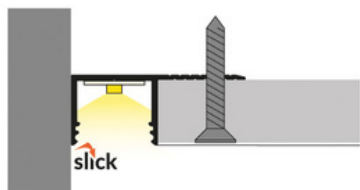

LED PROFILE PLANE14 SIDE BC3 2000 WHITE PAINTED

/PLASTIC BAG

	EU industrial designs CE Made in Poland	Buy product