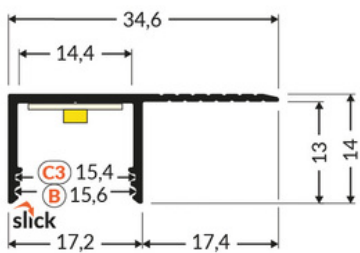

# LED PROFILE PLANE14 SIDE BC3 2000 WHITE PAINTED

## Basic Informations

EAN: 5901597220787 Index: P3000201 Material: aluminium Color: white painted Length [mm]: 2000 Weight [kg]: 0.402 Net weight [kg]: 0.012 Country of origin: PL	Measurement unit: qty Product packaging dimensions [mm]: 2000 x 34,6 x 14 Master packaging type: Carton
------------------------------------------------------------------------------------------------------------------------------------------------------------------------------------	---------------------------------------------------------------------------------------------------------------

## AVAILABLE VARIANTS

2000 mm, 4050 mm