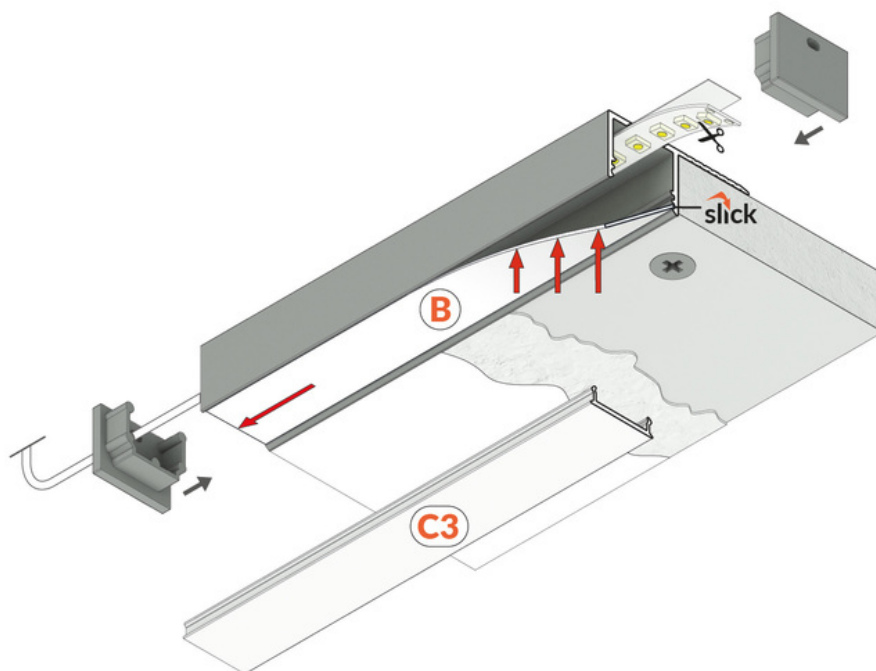

LED PROFILE PLANE14 SIDE BC3 2000 WHITE PAINTED

/PLASTIC BAG

	EU industrial designs CE Made in Poland	Buy product