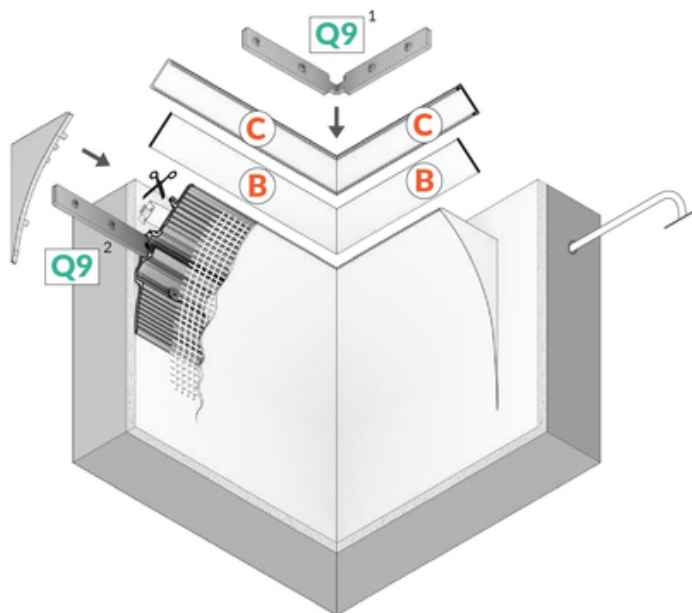

LED PROFILE SMOOTH12 BC/Q9 1000 RAW ALU.

Spackle in

Architectural

	<ul style="list-style-type: none">• installation to the wall without a drywall system• invisible profile, atmospheric light• accentuating of the room outline	<p> CE</p> <p> EU industrial designs</p> <p> Made in Poland</p>	 <p>Buy product</p>
---	---	--	--