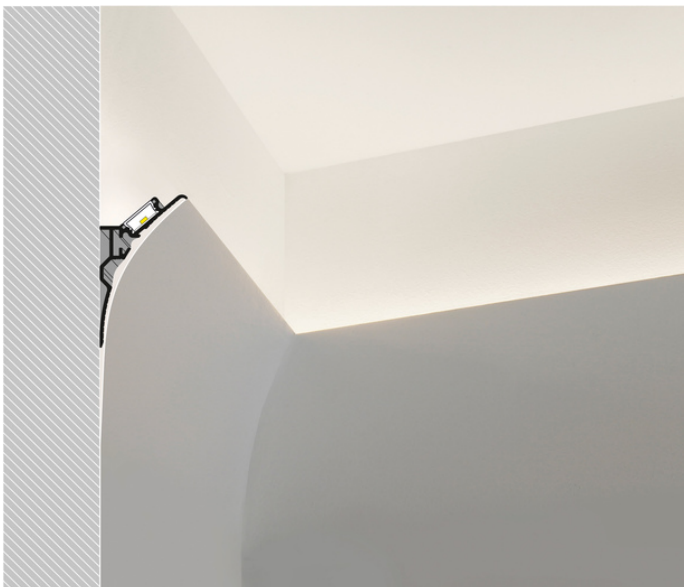

Basic Informations

EAN: 5901597284635
Index: H9000100
Material: aluminium
Color: raw aluminium
Length [mm]: 1000
Weight [kg]: 0.342
Country of origin: PL

Measurement unit: qty
Product packaging dimensions [mm]: 1000 x 31,8 x 55,4
Bulk packing [qty]: 20
Master packaging type: Bulk
Product with gross packaging weight [kg]: 6.84

AVAILABLE VARIANTS

1000 mm, 2000 mm, 3000 mm, 4050 mm

Matching elements

DIFFUSERS