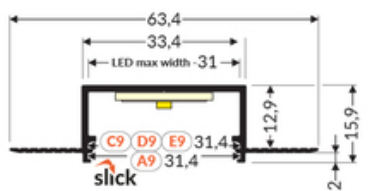

LED PROFILE VARIO30-04 ACDE-9 1000 RAW ALU.

Spackle in

Architectural

Lighting

	CE CE EU EU industrial designs PL Made in Poland	Buy product

2*
end cap D9
zaślepka D9

3*
end cap E9
zaślepka E9

4*
LED clamp VARIO30
docisk LED VARIO30

TOPMET LIGHT KŁOSOWICZ WIŚNIEWSKI sp. z o.o.

Ostrowska 354 | 61-312 Poznań | POLAND

tel.: +48 61 872 75 00

info@topmet.pl

pdf card generation date: 10.03.2025