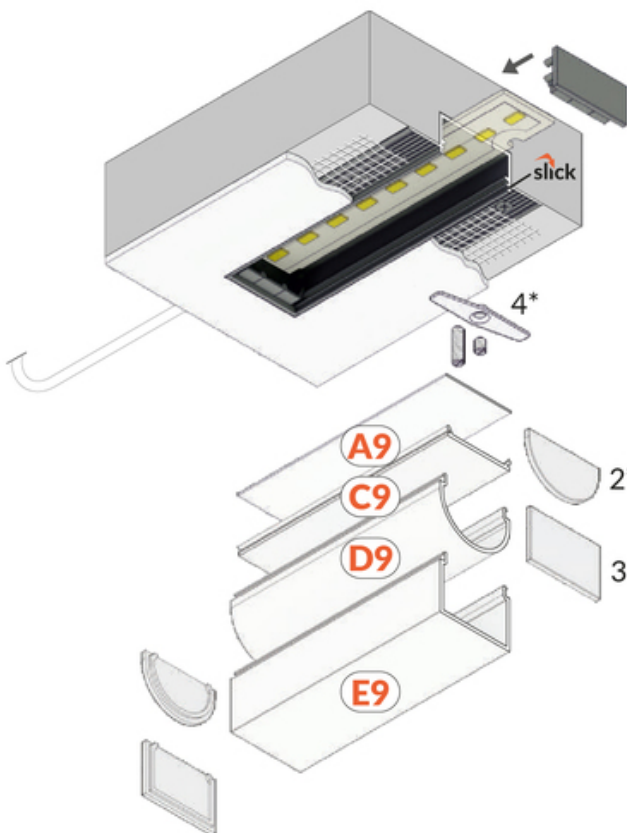

LED PROFILE VARIO30-04 ACDE-9 1000 RAW ALU.

Spackle in

Architectural

Lighting

	<p>CE CE</p> <p>EU EU industrial designs</p> <p>PL Made in Poland</p>	<p>Buy product</p>
--	--	--------------------

2*
end cap D9
zaślepka D9

3*
end cap E9
zaślepka E9

4*
LED clamp VARIO30
docisk LED VARIO30

TOPMET LIGHT KŁOSOWICZ WIŚNIEWSKI sp. z o.o.

Ostrowska 354 | 61-312 Poznań | POLAND

tel.: +48 61 872 75 00

info@topmet.pl

pdf card generation date: 10.03.2025

Basic Informations

EAN: 5901597241355
 Index: V3130000
 Material: aluminium
 Color: raw aluminium
 Length [mm]: 1000
 Weight [kg]: 0.306
 Net weight [kg]: 0.018
 Country of origin: PL

Measurement unit: qty
 Product packaging dimensions [mm]: 1000 x 63,4 x 15,9
 Bulk packing [qty]: 20
 Master packaging type: Bulk
 Product with gross packaging weight [kg]: 6.12