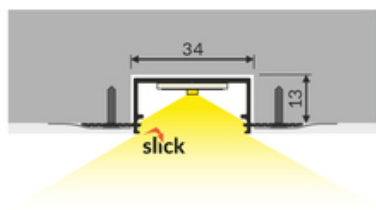

LED PROFILE VARIO30-04 ACDE-9 1000 RAW ALU.

Spackle in

Architectural

Lighting

	<p>CE CE</p> <p>EU EU industrial designs</p> <p>PL Made in Poland</p>	<p>Buy product</p>
--	--	--------------------

2*
end cap D9
zaślepka D9