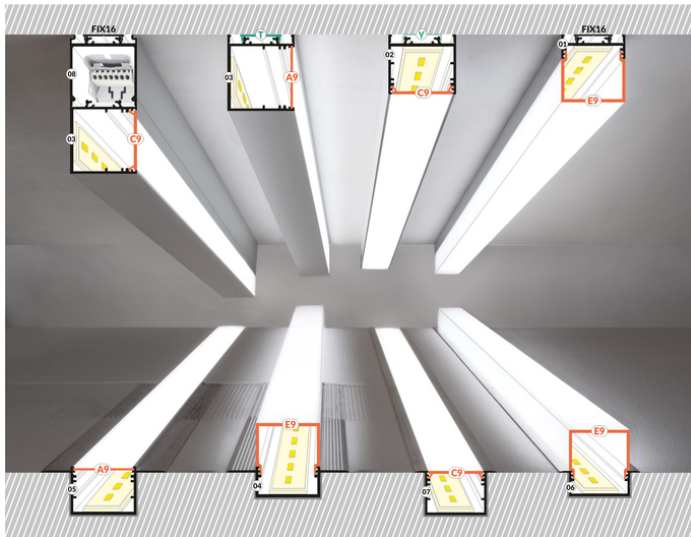

Basic Informations

EAN: 5901597241355
Index: V3130000
Material: aluminium
Color: raw aluminium
Length [mm]: 1000
Weight [kg]: 0.306
Net weight [kg]: 0.018
Country of origin: PL

Measurement unit: qty
Product packaging dimensions [mm]: 1000 x 63,4 x 15,9
Bulk packing [qty]: 20
Master packaging type: Bulk
Product with gross packaging weight [kg]: 6.12