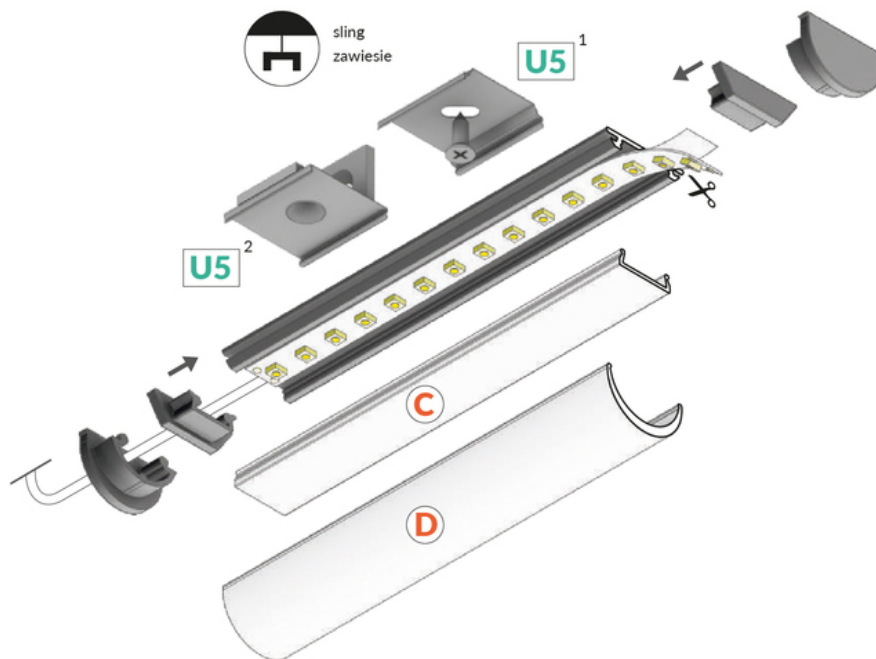

# LED PROFILE ARC12 CD/U5 2000 BLACK PAINTED /PLASTIC

## BAG

Furniture

	<ul style="list-style-type: none"><li>flexible aluminium profile, possibility of bending in two directions</li><li>the profile keeps the shape of the bend</li><li>minimum bending radius: 50 cm</li><li>decorative and illuminating purpose of the profile</li><li>possibility of using two diffusers - better light scattering</li><li>possible outside installation (with D diffuser and waterproof LED strip used)</li></ul>	 <p>EU industrial designs</p>  <p>CE</p>  <p>Made in Poland</p>	 <p>Buy product</p>
---	--	--	--

## Basic Informations

EAN: 5901597229322 Index: B2010002 Material: aluminium Length [mm]: 2000 Weight [kg]: 0.175 Net weight [kg]: 0.012 Country of origin: PL	Measurement unit: qty Product packaging dimensions [mm]: 2000 x 20 x 3,3 Bulk packing [qty]: 60 Master packaging type: Carton Product with gross packaging weight [kg]: 11.56
--	---

## AVAILABLE VARIANTS

1000 mm, 2000 mm, 3000 mm, 4050 mm