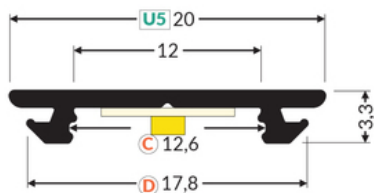

## Basic Informations

EAN: 5901597229322 Index: B2010002 Material: aluminium Length [mm]: 2000 Weight [kg]: 0.175 Net weight [kg]: 0.012 Country of origin: PL	Measurement unit: qty Product packaging dimensions [mm]: 2000 x 20 x 3,3 Bulk packing [qty]: 60 Master packaging type: Carton Product with gross packaging weight [kg]: 11.56
--	---

## AVAILABLE VARIANTS

1000 mm, 2000 mm, 3000 mm, 4050 mm