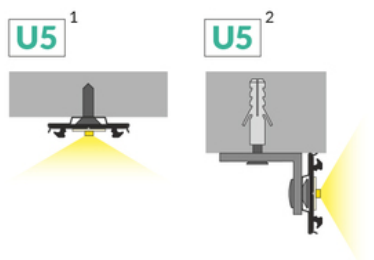

## BAG

Furniture

	<ul style="list-style-type: none"><li>flexible aluminium profile, possibility of bending in two directions</li><li>the profile keeps the shape of the bend</li><li>minimum bending radius: 50 cm</li><li>decorative and illuminating purpose of the profile</li><li>possibility of using two diffusers - better light scattering</li><li>possible outside installation (with D diffuser and waterproof LED strip used)</li></ul>	 <p>EU industrial designs</p>  <p>CE</p>  <p>Made in Poland</p>	 <p>Buy product</p>
---	--	--	--