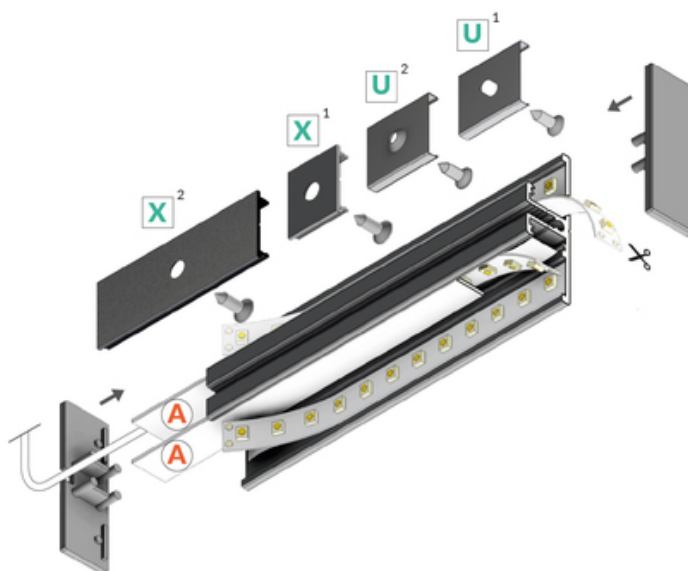

LED PROFILE BACK10 A/UX 1000 RAW ALU.

Furniture

max 10 mm

	<ul style="list-style-type: none"> decorative lighting optionally, the A diffuser can be used 	 EU industrial designs  CE  Made in Poland	 Buy product
---	---	---	--

Basic Informations

<p>EAN: 5901597205340 Index: 90020000 Material: aluminium Color: raw aluminium Length [mm]: 1000 Weight [kg]: 0.285 Country of origin: PL</p>	<p>Measurement unit: qty Product packaging dimensions [mm]: 1000 x 13,5 x 40 Bulk packing [qty]: 20 Master packaging type: Bulk Product with gross packaging weight [kg]: 5.7</p>
---	---

AVAILABLE COLORS

 <p>LED profile BACK10 A/UX 1000 anod. 90020020</p>	 <p>LED profile BACK10 A/UX 1000 white painted /plastic bag 90020001</p>	 <p>LED profile BACK10 A/UX 1000 black painted /plastic bag 90020002</p>
--	---	---

AVAILABLE VARIANTS

1000 mm, 2000 mm, 3000 mm, 4050 mm

Matching elements

DIFFUSERS

MOUNTINGS

END CAPS

CONNECTORS

TOPMET LIGHT KŁOSOWICZ WIŚNIEWSKI sp. z o.o.