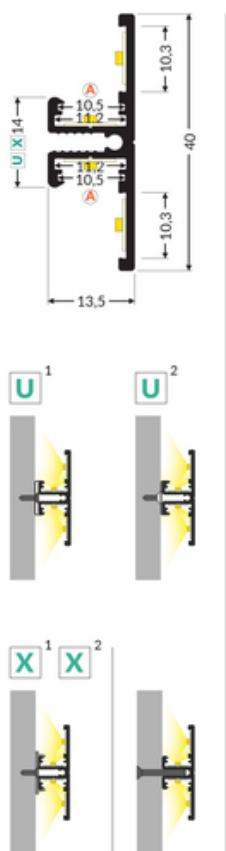

LED PROFILE BACK10 A/UX 1000 RAW ALU.

Furniture

max 10 mm

	<ul style="list-style-type: none"> decorative lighting optionally, the A diffuser can be used 	 EU industrial designs  CE  Made in Poland	 Buy product
---	---	---	--

Basic Informations

<p>EAN: 5901597205340 Index: 90020000 Material: aluminium Color: raw aluminium Length [mm]: 1000 Weight [kg]: 0.285 Country of origin: PL</p>	<p>Measurement unit: qty Product packaging dimensions [mm]: 1000 x 13,5 x 40 Bulk packing [qty]: 20 Master packaging type: Bulk Product with gross packaging weight [kg]: 5.7</p>
---	---

AVAILABLE COLORS

 <p>LED profile BACK10 A/UX 1000 anod. 90020020</p>	 <p>LED profile BACK10 A/UX 1000 white painted /plastic bag 90020001</p>	 <p>LED profile BACK10 A/UX 1000 black painted /plastic bag 90020002</p>
--	---	---

AVAILABLE VARIANTS

1000 mm, 2000 mm, 3000 mm, 4050 mm

Matching elements

DIFFUSERS

MOUNTINGS

END CAPS

CONNECTORS

TOPMET LIGHT KŁOSOWICZ WIŚNIEWSKI sp. z o.o.