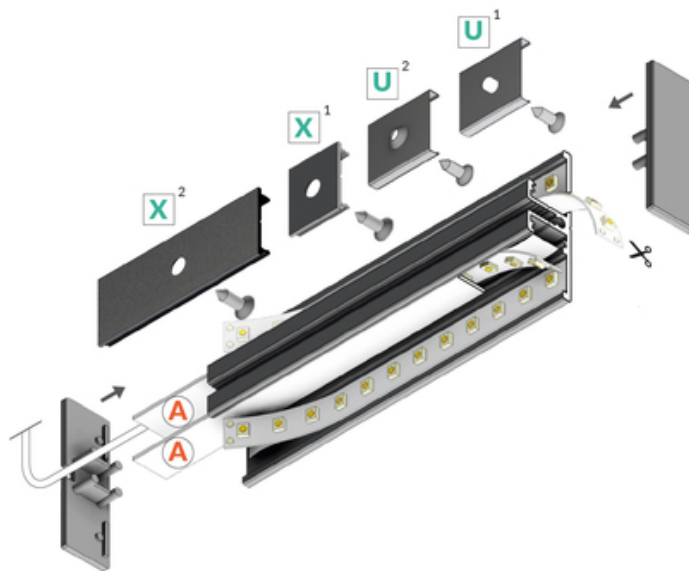

LED PROFILE BACK10 A/UX 2000 WHITE PAINTED /PLASTIC

BAG

Furniture

max 10 mm

- decorative lighting
- optionally, the A diffuser can be used

EU industrial designs

CE

Made in Poland

Buy product

TOPMET LIGHT KŁOSOWICZ WIŚNIEWSKI sp. z o.o.

Ostrowska 354 | 61-312 Poznań | POLAND

tel.: +48 61 872 75 00

info@topmet.pl

pdf card generation date: 10.03.2025

Basic Informations

<p>EAN: 5901597205371 Index: 90030001 Material: aluminium Color: white painted Length [mm]: 2000 Weight [kg]: 0.61 Net weight [kg]: 0.012 Country of origin: PL</p>	<p>Measurement unit: qty Product packaging dimensions [mm]: 2000 x 13,5 x 40 Bulk packing [qty]: 20 Master packaging type: Carton Product with gross packaging weight [kg]: 13.26</p>
----------------------------------------------------------------------------------------------------------------------------------------------------------------------------------------------------------------------------------------------------------------	-------------------------------------------------------------------------------------------------------------------------------------------------------------------------------------------------------------------------------------------

AVAILABLE COLORS

AVAILABLE VARIANTS

1000 mm, 2000 mm, 3000 mm, 4050 mm

Matching elements

DIFFUSERS

MOUNTINGS

END CAPS

CONNECTORS