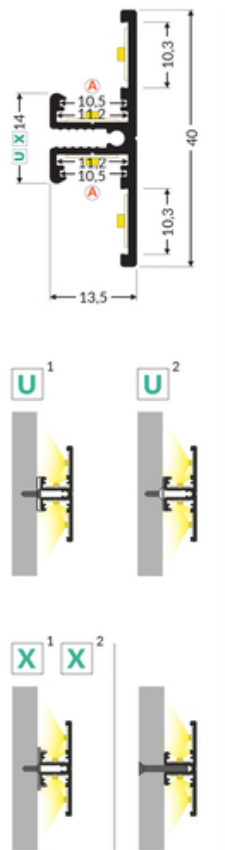

LED PROFILE BACK10 A/UX 2000 WHITE PAINTED /PLASTIC

BAG

Furniture

max 10 mm

- decorative lighting
- optionally, the A diffuser can be used

EU industrial designs

CE

Made in Poland

Buy product

TOPMET LIGHT KŁOSOWICZ WIŚNIEWSKI sp. z o.o.

Ostrowska 354 | 61-312 Poznań | POLAND

tel.: +48 61 872 75 00

info@topmet.pl

pdf card generation date: 10.03.2025

Basic Informations

<p>EAN: 5901597205371 Index: 90030001 Material: aluminium Color: white painted Length [mm]: 2000 Weight [kg]: 0.61 Net weight [kg]: 0.012 Country of origin: PL</p>	<p>Measurement unit: qty Product packaging dimensions [mm]: 2000 x 13,5 x 40 Bulk packing [qty]: 20 Master packaging type: Carton Product with gross packaging weight [kg]: 13.26</p>
----------------------------------------------------------------------------------------------------------------------------------------------------------------------------------------------------------------------------------------------------------------	-------------------------------------------------------------------------------------------------------------------------------------------------------------------------------------------------------------------------------------------

AVAILABLE COLORS

AVAILABLE VARIANTS

1000 mm, 2000 mm, 3000 mm, 4050 mm

Matching elements

DIFFUSERS

MOUNTINGS

END CAPS

CONNECTORS