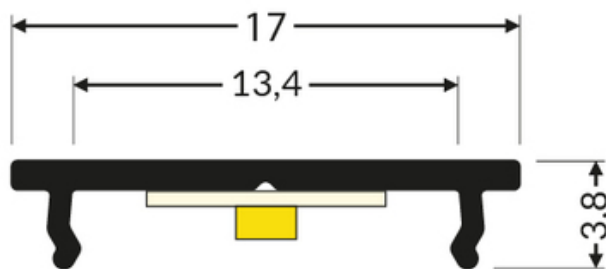

LED PROFILE FIX12 1000 RAW ALU.

	<ul style="list-style-type: none">• the simplest installation of a LED strip• function of a radiator• improves adhesion of the LED strip• minimal height of the profile• budget profile, for use without a diffuser• maximum width of the LED strip: 12 mm (FIX12) and 16 mm (FIX16)	 <p>EU industrial designs</p>  <p>CE</p>  <p>Made in Poland</p>	 <p>Buy product</p>
---	---	--	--

Basic Informations

EAN: 5901597205524
Index: 87020000
Material: aluminium
Color: raw aluminium
Length [mm]: 1000
Weight [kg]: 0.059
Country of origin: PL

Measurement unit: qty
Product packaging dimensions [mm]: 1000 x 18 x 3,8
Bulk packing [qty]: 40
Master packaging type: Bulk
Product with gross packaging weight [kg]: 2.36

AVAILABLE COLORS

AVAILABLE VARIANTS

1000 mm, 2000 mm, 3000 mm, 4050 mm

Matching elements

TOPMET LIGHT KŁOSOWICZ WIŚNIEWSKI sp. z o.o.

Ostrowska 354 | 61-312 Poznań | POLAND

tel.: +48 61 872 75 00

info@topmet.pl