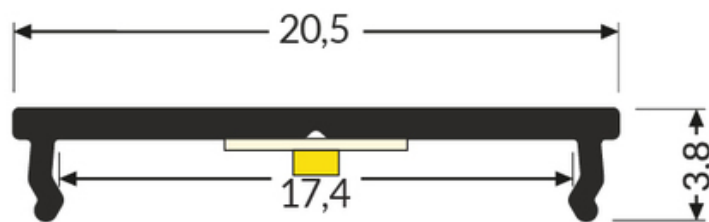

# LED PROFILE FIX16 2000 RAW ALU.

	<ul style="list-style-type: none"><li>• the simplest installation of a LED strip</li><li>• function of a radiator</li><li>• improves adhesion of the LED strip</li><li>• minimal height of the profile</li><li>• budget profile, for use without a diffuser</li><li>• maximum width of the LED strip: 12 mm (FIX12) and 16 mm (FIX16)</li></ul>	 EU industrial designs  CE  Made in Poland	 Buy product
---	---	---	--

## Basic Informations

EAN: 5901597209775

Index: C6020000

Material: aluminium

Color: raw aluminium

Lenght [mm]: 2000

Weigh [kg]: 0.134

Country of origin: PL

Measurement unit: qty

Product packaging dimensions [mm]: 2000 x 20,5 x 3,8

Bulk packing [qty]: 40

Master packaging type: Bulk

Product with gross packaging weight [kg]: 5.36

## AVAILABLE VARIANTS

1000 mm, 2000 mm, 3000 mm, 4050 mm