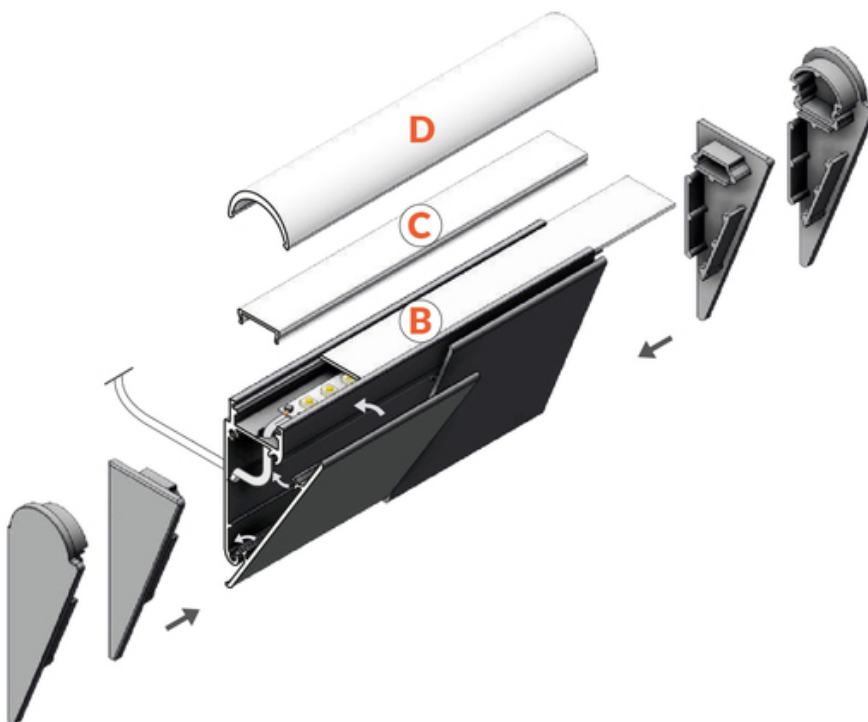

# COVER WALLE12 2000 ANOD.

- mounted directly to a wall or ceiling
- 7 types of matching diffusers
- possibility of outdoor using (with D diffuser and waterproof LED strip)

Buy product

**TOPMET LIGHT KŁOSOWICZ WIŚNIEWSKI sp. z o.o.**

## Basic Informations

EAN: 5901597208983 Index: B8040020 Material: aluminium Color: anodized Length [mm]: 2000 Weight [kg]: 0.432 Country of origin: PL	Measurement unit: qty Product packaging dimensions [mm]: 2000 x 4,8 x 59,1 Bulk packing [qty]: 40 Master packaging type: Bulk Product with gross packaging weight [kg]: 17.28
---	---

## AVAILABLE VARIANTS

1000 mm, 2000 mm, 3000 mm, 4050 mm

---