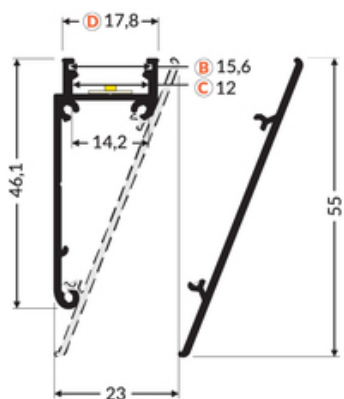

# COVER WALLE12 2000 ANOD.

- mounted directly to a wall or ceiling
- 7 types of matching diffusers
- possibility of outdoor using (with D diffuser and waterproof LED strip)

Buy product

**TOPMET LIGHT KŁOSOWICZ WIŚNIEWSKI sp. z o.o.**

## Basic Informations

EAN: 5901597208983 Index: B8040020 Material: aluminium Color: anodized Length [mm]: 2000 Weight [kg]: 0.432 Country of origin: PL	Measurement unit: qty Product packaging dimensions [mm]: 2000 x 4,8 x 59,1 Bulk packing [qty]: 40 Master packaging type: Bulk Product with gross packaging weight [kg]: 17.28
---	---

## AVAILABLE VARIANTS

1000 mm, 2000 mm, 3000 mm, 4050 mm

---