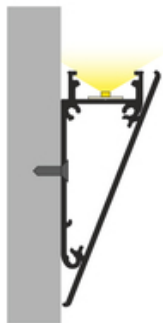

LED PROFILE WALLE12 BCD 1000 RAW ALU.

Architectural

	<ul style="list-style-type: none">• mounted directly to a wall or ceiling• 7 types of matching diffusers• possibility of outdoor using (with D diffuser and waterproof LED strip)	<p> EU industrial designs</p> <p> CE</p> <p> Made in Poland</p>	 <p>Buy product</p>
---	---	--	--