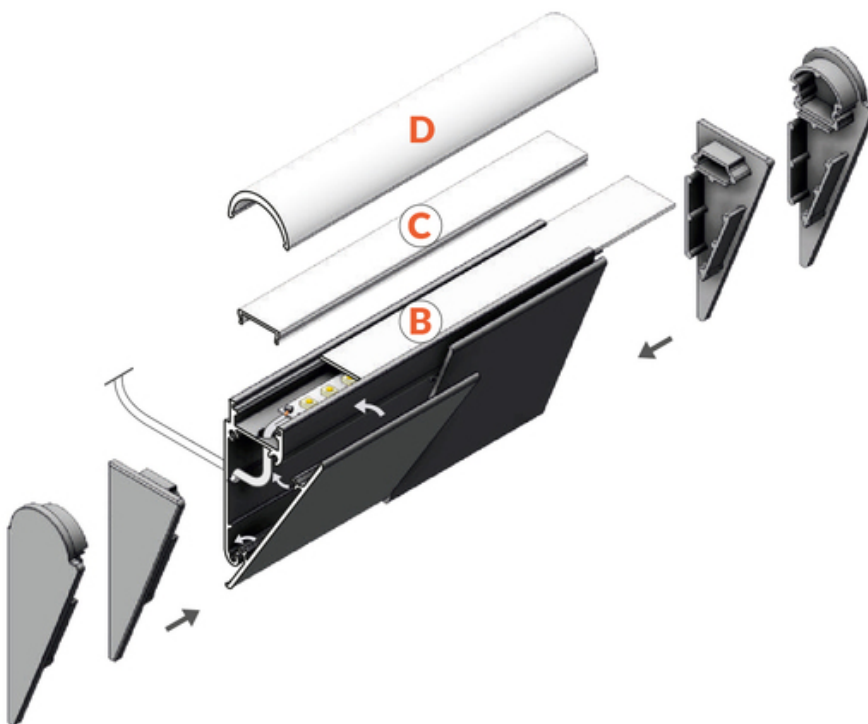

LED PROFILE WALLE12 BCD 1000 RAW ALU.

Architectural

	<ul style="list-style-type: none">• mounted directly to a wall or ceiling• 7 types of matching diffusers• possibility of outdoor using (with D diffuser and waterproof LED strip)	<p> EU industrial designs</p> <p> CE</p> <p> Made in Poland</p>	 <p>Buy product</p>
---	---	--	--

Basic Informations

EAN: 5901597239345 Index: B8010000 Material: aluminium Color: raw aluminium Length [mm]: 1000 Weight [kg]: 0.293 Country of origin: PL	Measurement unit: qty Product packaging dimensions [mm]: 1000 x 17,8 x 46,1 Bulk packing [qty]: 20 Master packaging type: Bulk Product with gross packaging weight [kg]: 5.86
--	---

AVAILABLE COLORS

AVAILABLE VARIANTS

1000 mm, 2000 mm, 3000 mm, 4050 mm

Matching elements

DIFFUSERS

END CAPS

COMPLEMENTARY PROFILE