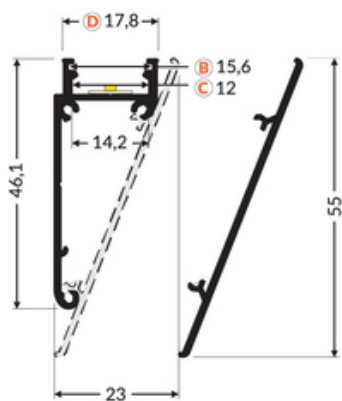

LED PROFILE WALLE12 BCD 1000 RAW ALU.

Architectural

	<ul style="list-style-type: none">• mounted directly to a wall or ceiling• 7 types of matching diffusers• possibility of outdoor using (with D diffuser and waterproof LED strip)	<p> EU industrial designs</p> <p> CE</p> <p> Made in Poland</p>	 <p>Buy product</p>
---	---	--	--

Basic Informations

EAN: 5901597239345 Index: B8010000 Material: aluminium Color: raw aluminium Length [mm]: 1000 Weight [kg]: 0.293 Country of origin: PL	Measurement unit: qty Product packaging dimensions [mm]: 1000 x 17,8 x 46,1 Bulk packing [qty]: 20 Master packaging type: Bulk Product with gross packaging weight [kg]: 5.86
--	---

AVAILABLE COLORS

AVAILABLE VARIANTS

1000 mm, 2000 mm, 3000 mm, 4050 mm

Matching elements

DIFFUSERS

END CAPS

COMPLEMENTARY PROFILE