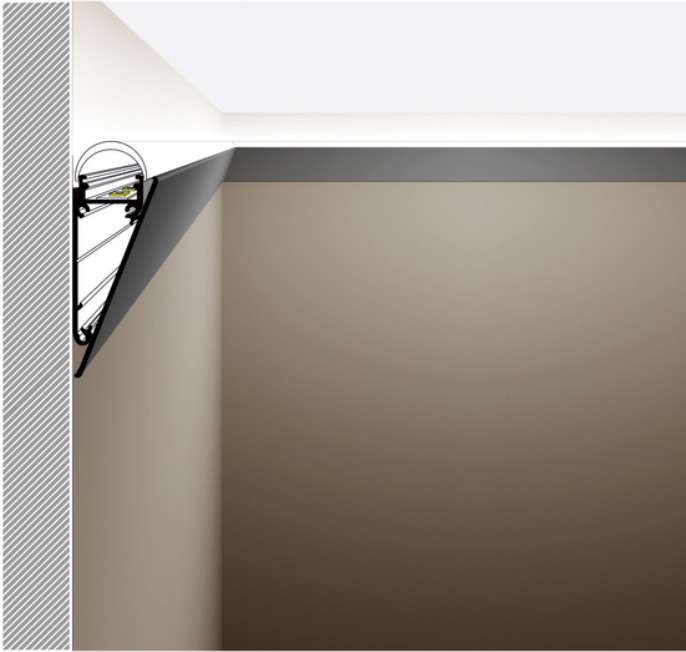

LED PROFILE WALLE12 BCD 1000 RAW ALU.

Architectural

	<ul style="list-style-type: none">• mounted directly to a wall or ceiling• 7 types of matching diffusers• possibility of outdoor using (with D diffuser and waterproof LED strip)	<p> EU industrial designs</p> <p> CE</p> <p> Made in Poland</p>	 <p>Buy product</p>
---	---	--	--

Basic Informations

EAN: 5901597239345 Index: B8010000 Material: aluminium Color: raw aluminium Length [mm]: 1000 Weight [kg]: 0.293 Country of origin: PL	Measurement unit: qty Product packaging dimensions [mm]: 1000 x 17,8 x 46,1 Bulk packing [qty]: 20 Master packaging type: Bulk Product with gross packaging weight [kg]: 5.86
--	---

AVAILABLE COLORS

AVAILABLE VARIANTS

1000 mm, 2000 mm, 3000 mm, 4050 mm

Matching elements

DIFFUSERS

END CAPS

COMPLEMENTARY PROFILE