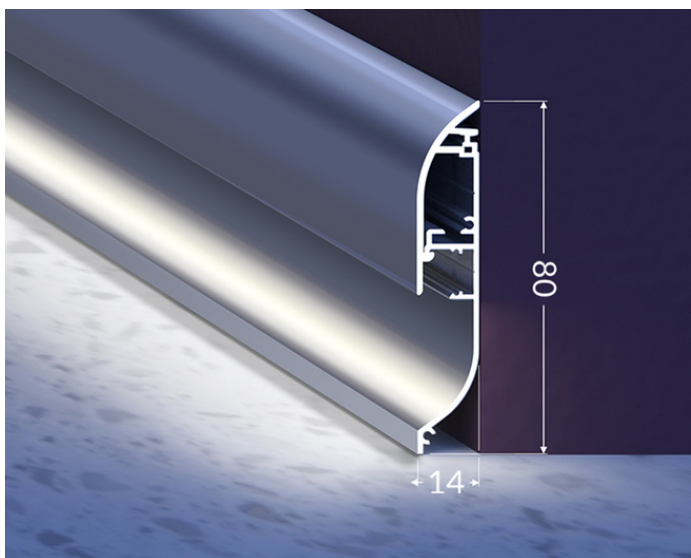

COMPLEMENTARY PROFILE SKIRT10 2000 RAW ALU.

Architectural

max 10 mm

	<ul style="list-style-type: none"> • elegant and robust skirting board for LED strips • soft glow with a 60 P/m LED strip • optimum light effect with a matt floor or carpet • convenient installation • space for concealing wires 	<ul style="list-style-type: none">  EU industrial designs  CE  Made in Poland 	 <p>Buy product</p>
---	--	---	--

Basic Informations

EAN: 5901597288763 Index: J2000600 Material: aluminium Color: raw aluminium Length [mm]: 2000 Weight [kg]: 0.392 Country of origin: PL	Measurement unit: qty Product packaging dimensions [mm]: 2000 x 14 x 43,9 Bulk packing [qty]: 20 Master packaging type: Bulk Product with gross packaging weight [kg]: 7.84
--	---

AVAILABLE COLORS

AVAILABLE VARIANTS

1000 mm, 2000 mm, 3000 mm, 4050 mm

Matching elements
