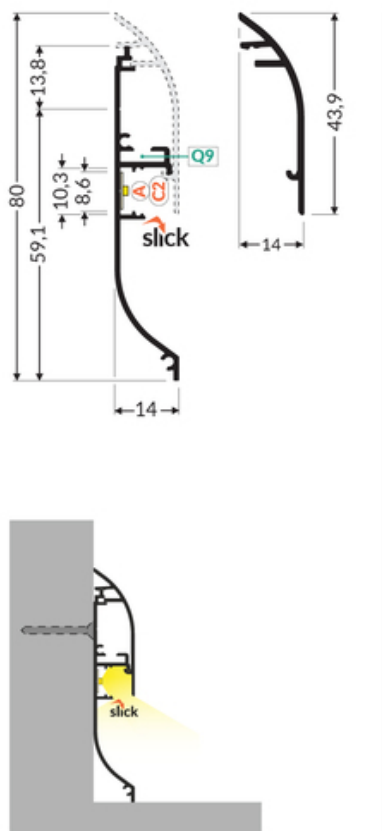

COMPLEMENTARY PROFILE SKIRT10 2000 RAW ALU.

Architectural

max 10 mm

	<ul style="list-style-type: none"> • elegant and robust skirting board for LED strips • soft glow with a 60 P/m LED strip • optimum light effect with a matt floor or carpet • convenient installation • space for concealing wires 	<ul style="list-style-type: none">  EU industrial designs  CE  Made in Poland 	 <p>Buy product</p>
---	--	---	--

Basic Informations

EAN: 5901597288763 Index: J2000600 Material: aluminium Color: raw aluminium Length [mm]: 2000 Weight [kg]: 0.392 Country of origin: PL	Measurement unit: qty Product packaging dimensions [mm]: 2000 x 14 x 43,9 Bulk packing [qty]: 20 Master packaging type: Bulk Product with gross packaging weight [kg]: 7.84
--	---

AVAILABLE COLORS

AVAILABLE VARIANTS

1000 mm, 2000 mm, 3000 mm, 4050 mm

Matching elements
