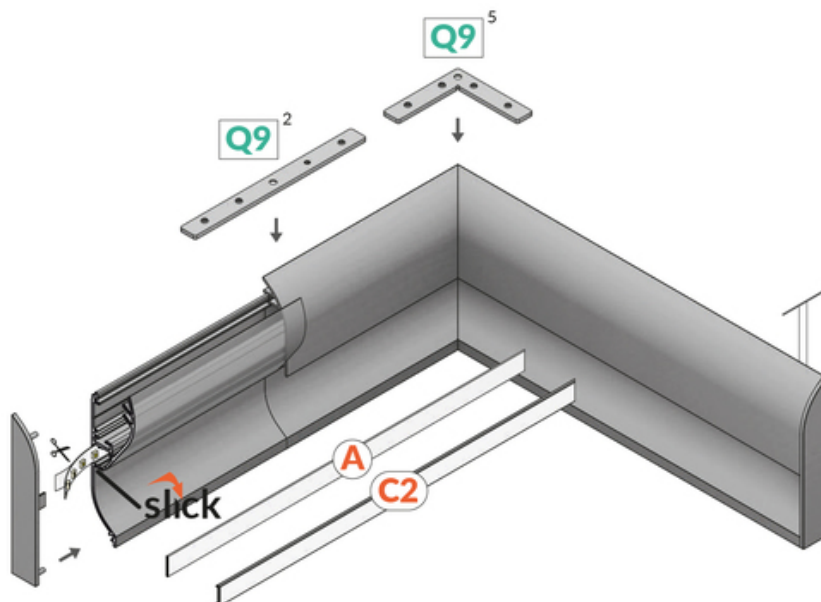

COMPLEMENTARY PROFILE SKIRT10 2000 RAW ALU.

Architectural

max 10 mm

	<ul style="list-style-type: none"> • elegant and robust skirting board for LED strips • soft glow with a 60 P/m LED strip • optimum light effect with a matt floor or carpet • convenient installation • space for concealing wires 	<ul style="list-style-type: none">  EU industrial designs  CE  Made in Poland 	 <p>Buy product</p>
---	--	---	--

Basic Informations

EAN: 5901597288763 Index: J2000600 Material: aluminium Color: raw aluminium Length [mm]: 2000 Weight [kg]: 0.392 Country of origin: PL	Measurement unit: qty Product packaging dimensions [mm]: 2000 x 14 x 43,9 Bulk packing [qty]: 20 Master packaging type: Bulk Product with gross packaging weight [kg]: 7.84
--	---

AVAILABLE COLORS

AVAILABLE VARIANTS

1000 mm, 2000 mm, 3000 mm, 4050 mm

Matching elements
