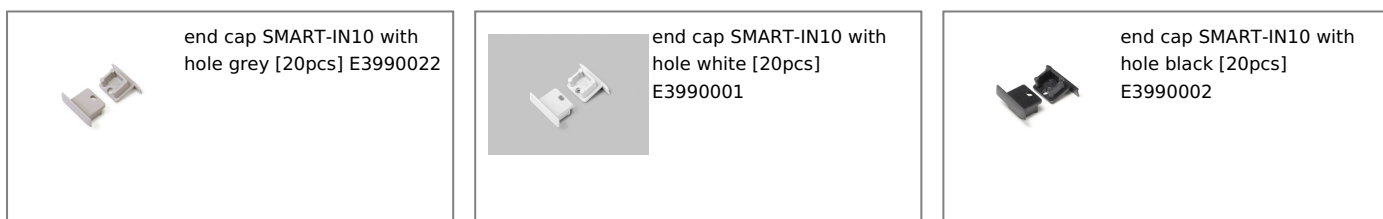

END CAP SMART-IN10 WITH HOLE SILVER [20PCS]

AVAILABLE COLORS

AVAILABLE VARIANTS

Matching elements